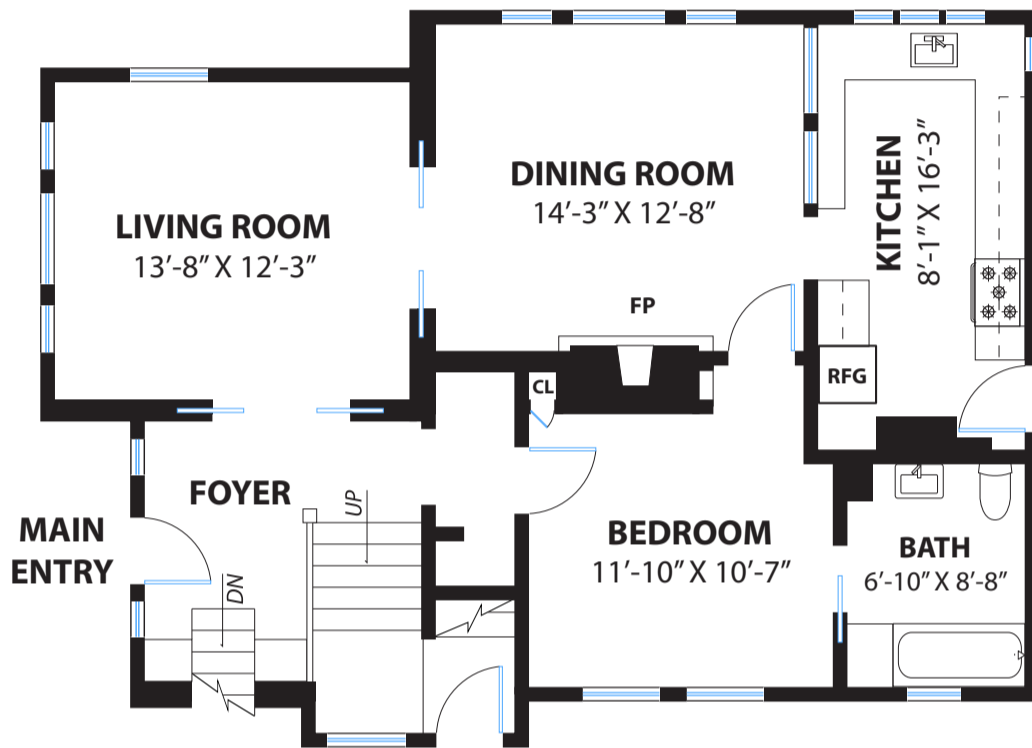

# 1727 CHANNING WAY

BERKELEY

SECOND FLOOR

FOURTH FLOOR/ATTIC

FIRST FLOOR/COVERED GARAGE

THIRD FLOOR